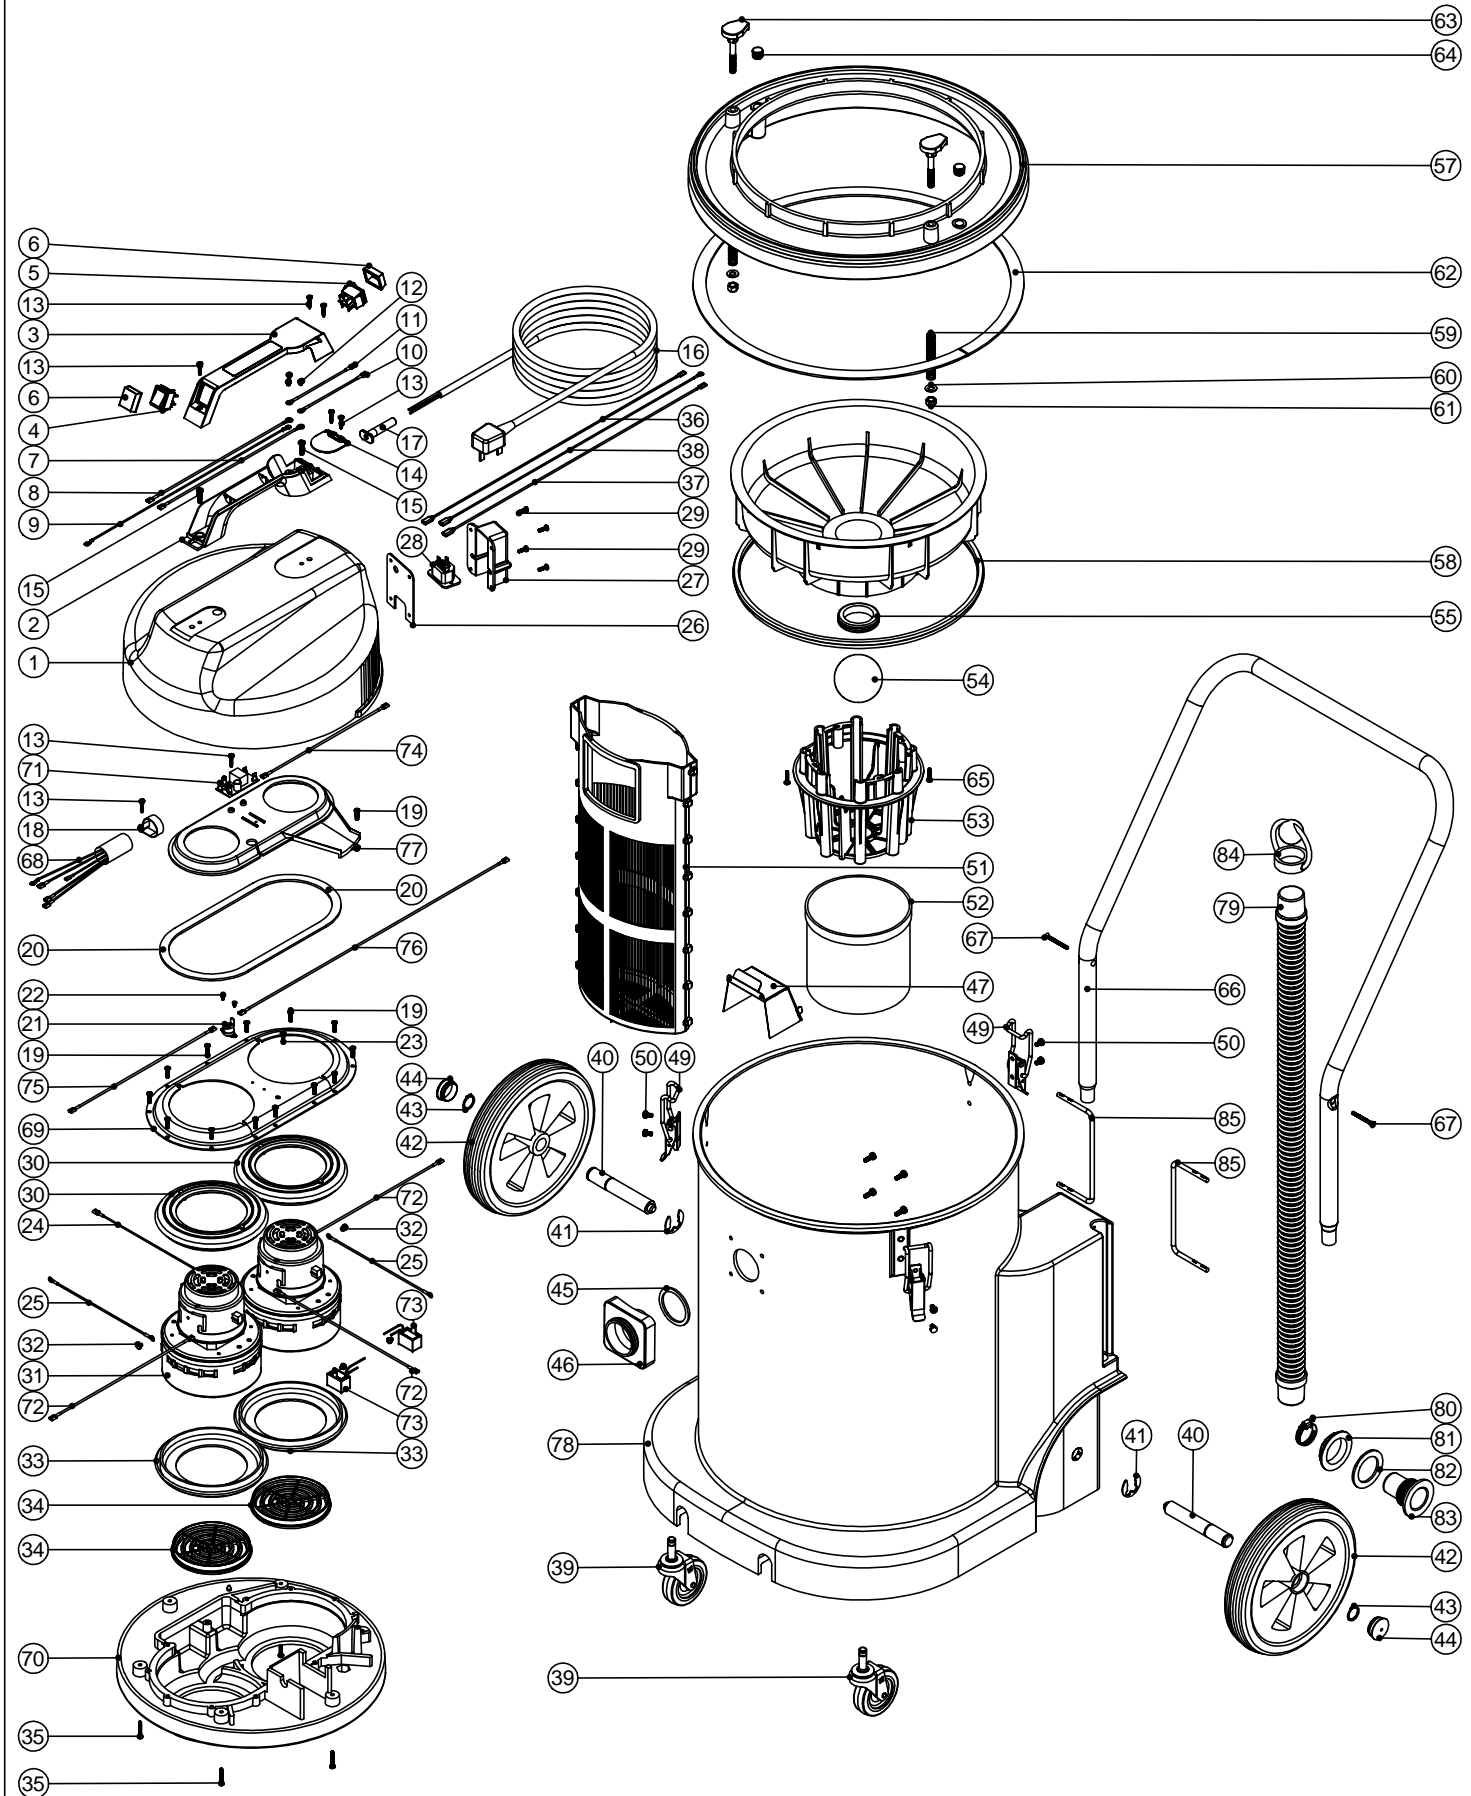

Numatic International Spare Parts

Model No: WVD1802DH (Dump Hose)

234102

DRAWING: EXP533 ISS:A01
19/09/2001

Numatic International Spare Parts

Model No: WVD1802DH (Dump Hose)

POS:	ITEM NO:	DESCRIPTION:	COMMENTS:
1	301092	PROCESSED HEAD TOP	
2	320007	HANDLE MOULDING	
3	206211	HANDLE COVER	
4	220843	BLUE ROCKER SWITCH	
5	220582	GREEN ROCKER SWITCH	
6	220238	SWITCH BOOT	
7	320003	200MM LONG BROWN LINK WIRE	230V MACHINES (1.0MM WIRE)
	320320	200MM LONG BROWN LINK WIRE	110/120V MACHINES (1.5MM WIRE)
8	320183	200MM LONG BLUE LINK WIRE	230V MACHINES (1.0MM WIRE)
	320322	200MM LONG BLUE LINK WIRE	110/120V MACHINES (1.5MM WIRE)
9	320093	400MM LONG GREEN/YELLOW LINK WIRE	
10	320090	100MM LONG BROWN LINK WIRE	
11	320325	100MM LONG BLUE LINK WIRE	
12	219090	M4 X 8MM LONG POZI PAN SEMS SCREW	
13	219107	No6 X 5/8 INCH LONG POZI PAN PLASTITE SCREW	
14	220131	CABLE CLAMP	
15	219546	M5 X 20MM LONG POZI PAN SEMS SCREW	
16	220232	MAINS CABLE (3 WIRE / UK PLUG)	
	220059	MAINS CABLE (3 WIRE / NO PLUG)	230V MACHINES
	220253	MAINS CABLE (3 WIRE / CEE PLUG)	
	220094	MAINS CABLE (3 WIRE / NO PLUG)	110/120V MACHINES
	220222	MAINS CABLE (3 WIRE / SWISS PLUG)	
	220839	MAINS CABLE (3 WIRE / CSA PLUG)	
	299039	MAINS CABLE (3 WIRE / AUSTRALIAN PLUG)	
	220468	MAINS CABLE (3 WIRE / 15 AMP SOUTH AFRICAN PLUG)	
17	220132	STRESS RELIEF SLEEVE	230V MACHINES
	220541	STRESS RELIEF SLEEVE	110/120V MACHINES
18	220288	30MM DIAMETER P-CLIP	230V MACHINES
19	219370	No8 X 5/8 INCH LONG PLASTITE STAINLESS STEEL SCREW	
20	202012	GASKET	
21	220532	THERMOSTAT	
	220659	THERMOSTAT	120V CSA SPEC MACHINES
22	219491	M5 X 3MM LONG POZI PAN TAPTITE SCREW	
23	219471	M4 X 12MM LONG POZI PAN SEMS SCREW	
24	320286	240MM LONG WHITE LINK WIRE	
25	320092	180MM LONG GREEN/YELLOW LINK WIRE	
26	202082	SOCKET COVER GASKET	
27	206511	SOCKET COVER	
28	229018	POWER TAKE OFF SOCKET	
29	219569	No8 X 1/2 INCH LONG POZI PAN STAINLESS STEEL TAPTITE SCREW	
30	202003	TOP MOTOR GASKET	
31	205060	230V BP MOTOR	
	206062	110/120V MOTOR	
32	219566	M4 X 6MM LONG POZI PAN SCREW	
33	202005	MOTOR BOTTOM GASKET	
34	206010	FAN GUARD	
35	219369	No8 X 1 INCH LONG POZI PAN STAINLESS STEEL PLASTITE SCREW	
36	320427	520MM LONG BROWN LINK WIRE	
37	320428	520MM LONG BLUE LINK WIRE	
38	320429	500MM LONG GREEN/YELLOW LINK WIRE	
39	204060	3 INCH CASTOR	
40	206452	STUB AXLE	
41	219306	E-CLIP	
42	204028	10 INCH WHEEL	
43	219308	CIRCLIP	
44	206131	BLACK PLASTIC CAP	
45	202027	HOSE FLANGE GASKET	
46	214001	DIE CAST FLANGE	
47	303482	WATER DEFLECTOR	
48	219045	M5 X 16MM LONG POZI PAN SEMS SCREW	
49	206135	TOGGLE FASTENER	
50	219047	M5 X 10MM LONG POZI PAN SEMS SCREW	
51	207110	FILTER ASSEMBLY	
52	207073	GAUZE FILTER	
53	225130	MOULDED FLOAT CAGE	
54	206026	POLYPROP BALL	
55	220235	FLOAT GROMMET	
56	225101	FLOAT MOULDING	
57	226021	BOTTOM PLATE MOULDING	
58	202036	FLOAT MOULD EXTRUSION SEAL	
59	219418	COMPRESSION SPRING	
60	219010	M8 FORM A WASHER	
61	219078	M8 NYLON INSERT NUT	
62	212024	INSEAL	
63	206242	HOOKED KNOB	
64	206243	RIBBED TUBE INSERT	
65	219568	No8 X 3/4 INCH LONG POZI PAN STAINLESS STEEL SCREW	
66	402100	BLACK HANDLE	
67	219316	No10 X 43MM LONG POZI PAN COUNTER SUNK PLASTITE SCREW	
68	220289	SUPPRESSOR	230V MACHINES
69	225063	TOP MOTOR HOUSING	
70	301048	PROCESSED BOTTOM MOTOR HOUSING	
71	220555	230V DELAY START MODULE	
	220556	110/120V DELAY START MODULE	
72	320294	WHITE LINK WIRE	
73	220682	SUPPRESSOR ASSEMBLY	110/120V MACHINES
74	320287	220MM LONG BROWN LINK WIRE	110/120V MACHINES
75	220575	260MM LONG BLUE LINK WIRE	110/120V MACHINES
76	320293	260MM LONG BROWN LINK WIRE	110/120V MACHINES
77	225154	AIR SEPARATOR DUPLEX	
78	300144	WV1800DH GREY PROCESSED DRUM	
	300145	WV1800DH RED PROCESSED DRUM	
	300146	WV1800DH BLUE PROCESSED DRUM	
	300147	WV1800DH GREEN PROCESSED DRUM	
	300148	WV1800DH YELLOW PROCESSED DRUM	
79	213039	DUMP HOSE	
80	219674	30/40MM DIAMETER STAINLESS STEEL JUBILEE CLIP	
81	206116	BLACK NUT	
82	219310	RUBBER WASHER	
83	206228	DRAIN HOSE CONNECTOR	
84	206111	HOSE CLOSURE	
85	302098	HOSE BRACKET	