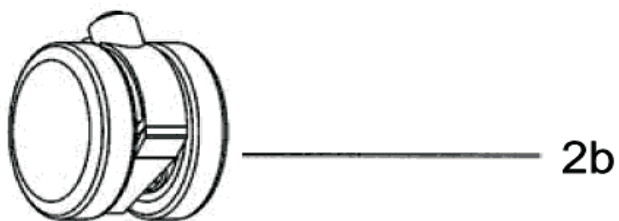

ONDERSTE DELEN

GD 1000

05-05-2010

Onderdeellijst-ID
B23310

11

ONDERSTE DELEN

GD 1000

05-05-2010

Onderdeellijst-ID
B23310

12

Pos	Onderdeelnr	Hoe	Beschrijving	EAN
1	12000500	1	CONTAINER 1005 ZIE 12000501	5715492023
1	12000502	1	CONTAINER 8,75 LITER VOOR GD 1000	5715492024
1	12000600	1	CONTAINER 10 LTR. ZIE 12000601	5715492023
1	12000602	1	CONTAINER 10 LITER VOOR GD 1000	5715492024
1	22246700	1	CONTAINER HEAVY-DUTY 1005	5715492008
1	22246800	1	CONTAINER HEAVY-DUTY 1010	5715492008
2	147 1040 500	1	VOORWIEL MET PLAATSCHROEF	7319519656
			includes 3 screws	
3	12009300	1	ZIJWIEL GD 1000 / 90	5715492003
2B	147 1040 510	1	VOORWIELKIT	7319519660