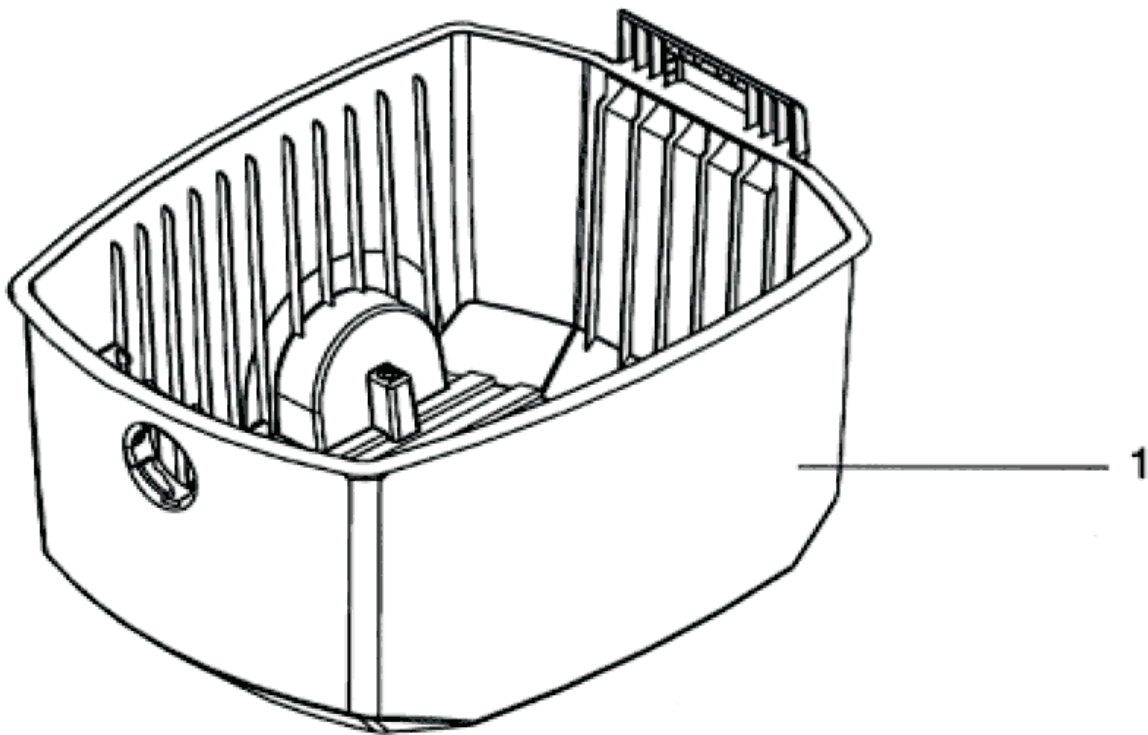

ONDERSTE DELEN

GD 1000

05-05-2010

Onderdeellijst-ID
B23310

11

ONDERSTE DELEN

GD 1000

05-05-2010

Onderdeellijst-ID
B23310

12

Pos	Onderdeelnr	Hoe	Beschrijving	EAN
1	12000500	1	CONTAINER 1005 ZIE 12000501	5715492023
1	12000502	1	CONTAINER 8,75 LITER VOOR GD 1000	5715492024
1	12000600	1	CONTAINER 10 LTR. ZIE 12000601	5715492023
1	12000602	1	CONTAINER 10 LITER VOOR GD 1000	5715492024
1	22246700	1	CONTAINER HEAVY-DUTY 1005	5715492008
1	22246800	1	CONTAINER HEAVY-DUTY 1010	5715492008
2	147 1040 500	1	VOORWIEL MET PLAATSCHROEF	7319519656
			includes 3 screws	
3	12009300	1	ZIJWIEL GD 1000 / 90	5715492003
2B	147 1040 510	1	VOORWIELKIT	7319519660